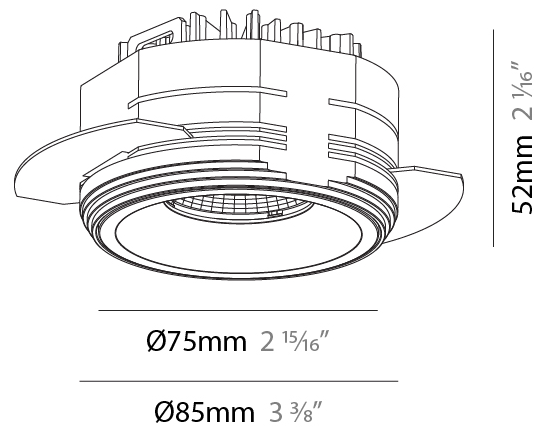

GENERAL

Series: Invader Compact
Subseries: Invader Compact
Brand: Prolicht
Division: Architectural
Mounting Type: Trimless
Mounting Location: Ceiling
Subcategory: Downlight

PHYSICAL

Shape: Round
Diameter (mm): 75
Diameter (in): 2 15/16
Height (mm): 52
Height (in): 2 1/8
Ceiling Thickness (mm): 10 / 12.5 / 15 / 25
Ceiling Thickness (in): 3/8 or 1/2 or 9/16 or 1
Min. Recessing Depth (mm): 60
Min. Recessing Depth (in): 2 3/8
Light Distribution: Downlight
Fixture Finish: SSR / BKV / CWI / CRY / HAB / UFT / ITA / RUA / FTG / MYG / LOD / PUS / FRO / FUP / KIA / POP / BLS / SPG / MEY / GOH / GUM / CHC / COM / ABZ / JAG / OBR / MOS / ROR
Fixture Material: Aluminum
Cut-out Measurements: D. 86mm / 3 3/8"
Upon Request: Unique Sizes Unique Ceiling Thickness

ELECTRICAL

Lamp Type: LED (Zhaga Standard)
Input Wattage (W): 11
Total Output Wattage (W): 10
Dimming: Dali Dimming
Driver Included: No
Driver Location: Recessed Housing
Driver Type: Constant Current - 120Vac
Housing: See Components
Input Voltage (V): 120
Constant Current (MA): 250mA

LED

Number of LEDs: 1
Color Temperature (°K): Warm Dim
Max. Delivered Lumen (lm): 898
Nominal Lumen (lm): 1004
CRI: >90 CRI
Lamp Life (hrs): 50000

OPTICAL

Reflector°: 16 / 36 / 56
Upon Request: Special Beam Angles

RATINGS AND CERTIFICATIONS

Certified By: Certified for North American Standards
IP rating: IP44