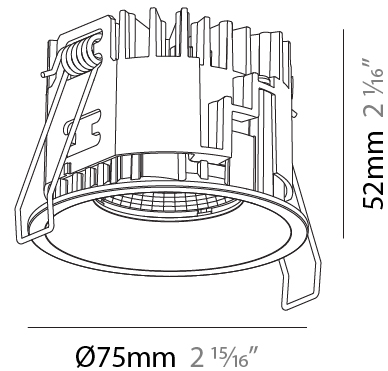

GENERAL

Series: Invader Compact
Subseries: Invader Compact
Brand: Prolicht
Division: Architectural
Mounting Type: Recessed
Mounting Location: Ceiling
Subcategory: Downlight

PHYSICAL

Shape: Round
Diameter (mm): 75
Diameter (in): 2 15/16
Height (mm): 52
Height (in): 2 1/16
Ceiling Thickness (mm): 1 - 25
Ceiling Thickness (in): 1/16 - 1
Min. Recessing Depth (mm): 55
Min. Recessing Depth (in): 2 3/16
Light Distribution: Downlight
Fixture Finish: SSR / BKV / CWI / CRY / HAB / UFT / ITA / RUA / FTG / MYG / LOD / PUS / FRO / FUP / KIA / POP / BLS / SPG / MEY / GOH / GUM / CHC / COM / ABZ / JAG / OBR / MOS / ROR
Fixture Material: Aluminum
Cut-out Measurements: D. 68mm / 2 11/16"

ELECTRICAL

Lamp Type: LED (Zhaga Standard)
Input Wattage (W): 11
Total Output Wattage (W): 10
Dimming: Dali Dimming
Driver Included: No
Driver Location: Recessed Housing
Driver Type: Constant Current - 120Vac
Housing: See Components
Input Voltage (V): 120
Constant Current (MA): 250mA

LED

Number of LEDs: 1
Color Temperature (°K): Warm Dim
Max. Delivered Lumen (lm): 898
Nominal Lumen (lm): 1004
CRI: >90 CRI
Lamp Life (hrs): 50000

OPTICAL

Reflector: 16 / 36 / 56

RATINGS AND CERTIFICATIONS

Certified By: Certified for North American Standards
IP rating: IP44