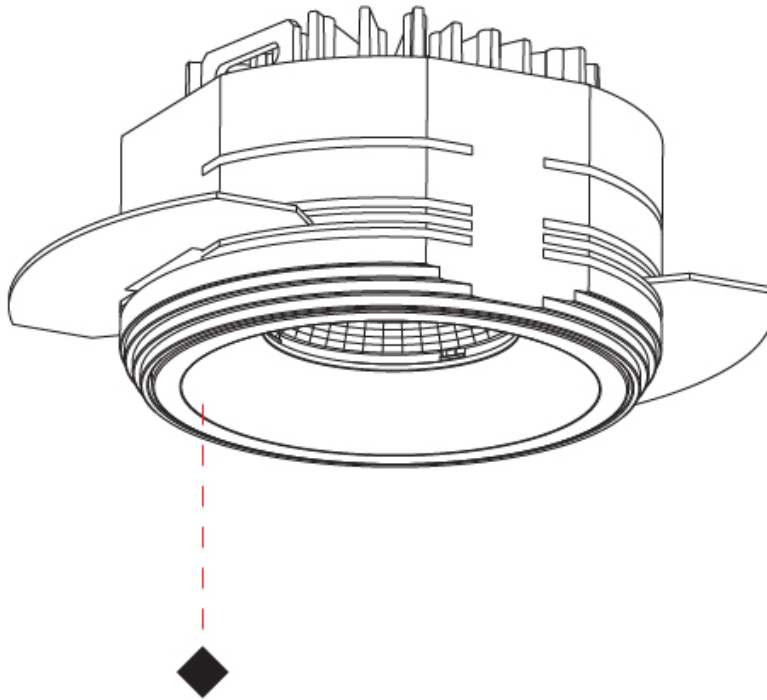

INVADER COMPACT TRIMLESS

A35810-

PROJECT

TYPE

SPECIFIER

QUANTITY

DATE