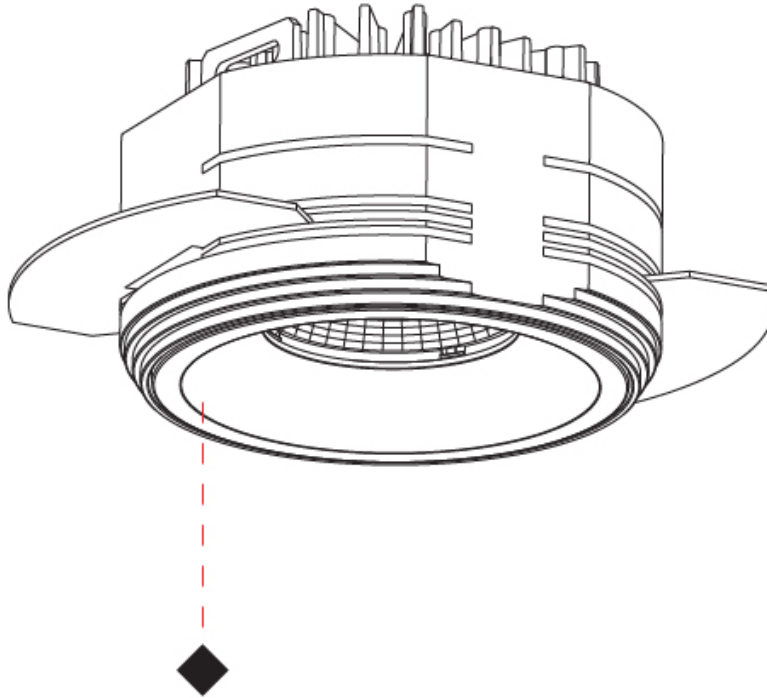

INVADER COMPACT TRIMLESS

A35809-

PROJECT

TYPE

SPECIFIER

QUANTITY

DATE