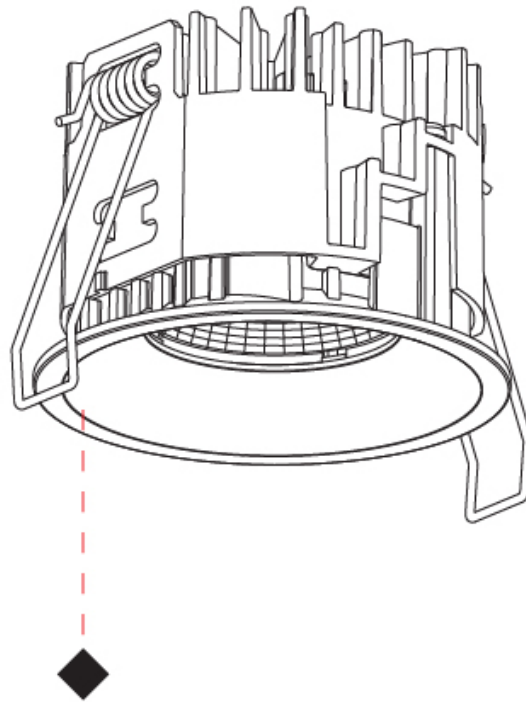

INVADER COMPACT RECESSED

A35812-

PROJECT

TYPE

SPECIFIER

QUANTITY

DATE

A