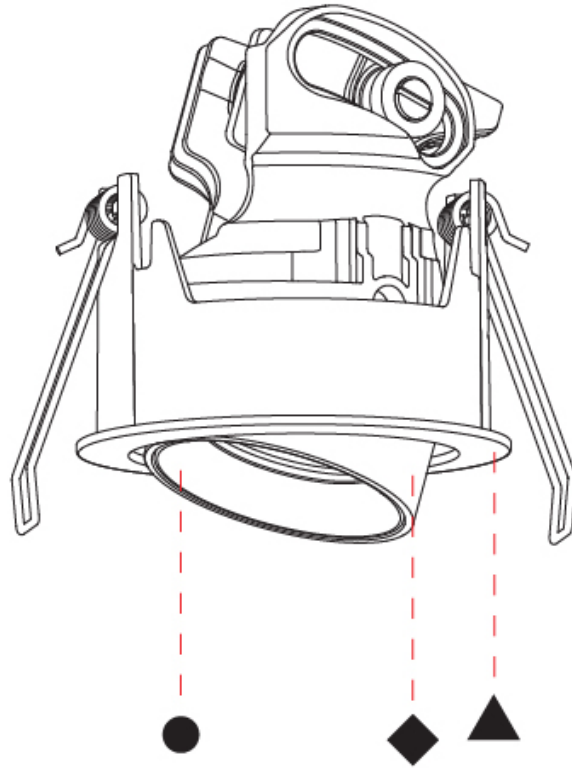

INVADER COMPACT ADJUSTABLE RECESSED

A35813-

PROJECT _____

TYPE _____

SPECIFIER _____

QUANTITY _____

DATE _____

A