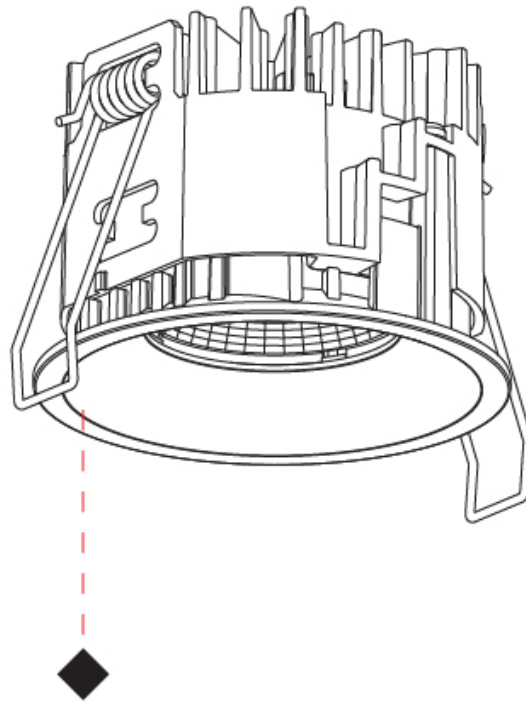

INVADER COMPACT RECESSED

A35811-

PROJECT

TYPE

SPECIFIER

QUANTITY

DATE