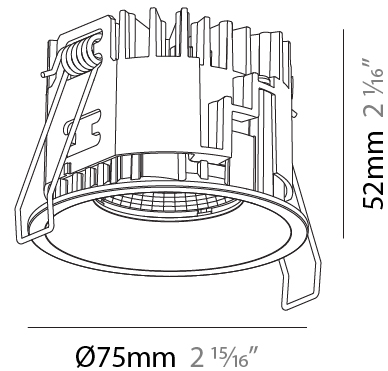

GENERAL

Series: Invader Compact
Subseries: Invader Compact
Brand: Prolicht
Division: Architectural
Mounting Type: Recessed
Mounting Location: Ceiling
Subcategory: Downlight

PHYSICAL

Shape: Round
Diameter (mm): 75
Diameter (in): 2 ¹⁵/₁₆
Height (mm): 52
Height (in): 2 ¹/₁₆
Ceiling Thickness (mm): 1 - 25
Ceiling Thickness (in): 1/16 - 1
Min. Recessing Depth (mm): 55
Min. Recessing Depth (in): 2 ³/₁₆
Light Distribution: Downlight
Fixture Finish: SSR / BKV / CWI / CRY / HAB / UFT / ITA / RUA / FTG / MYG / LOD / PUS / FRO / FUP / KIA / POP / BLS / SPG / MEY / GOH / GUM / CHC / COM / ABZ / JAG / OBR / MOS / ROR
Fixture Material: Aluminum
Cut-out Measurements: D. 68mm / 2 11/16"

ELECTRICAL

Lamp Type: LED (Zhaga Standard)
Input Wattage (W): 12
Total Output Wattage (W): 9
Dimming: Tri-Mode (Non-Dimming and Phase Dimming (120Vac only) and 0-10V Dimming)
Driver Included: No
Driver Location: Recessed Housing
Driver Type: Constant Current - 120Vac
Driver Class: Class 2
Housing: See components
Input Voltage (V): 120 - 277
Constant Current (MA): 500mA

LED

Number of LEDs: 1
Color Temperature (°K): 2700 / 3000 / 3500 / 4000
Max. Delivered Lumen (lm): 1012 / 1059 / 1098 / 1123
Nominal Lumen (lm): 1141 / 1194 / 1238 / 1266
CRI: >90 CRI
Lamp Life (hrs): 50000

OPTICAL

Reflector°: 18 / 36 / 56

RATINGS AND CERTIFICATIONS

Certified By: Certified for North American Standards
IP rating: IP44